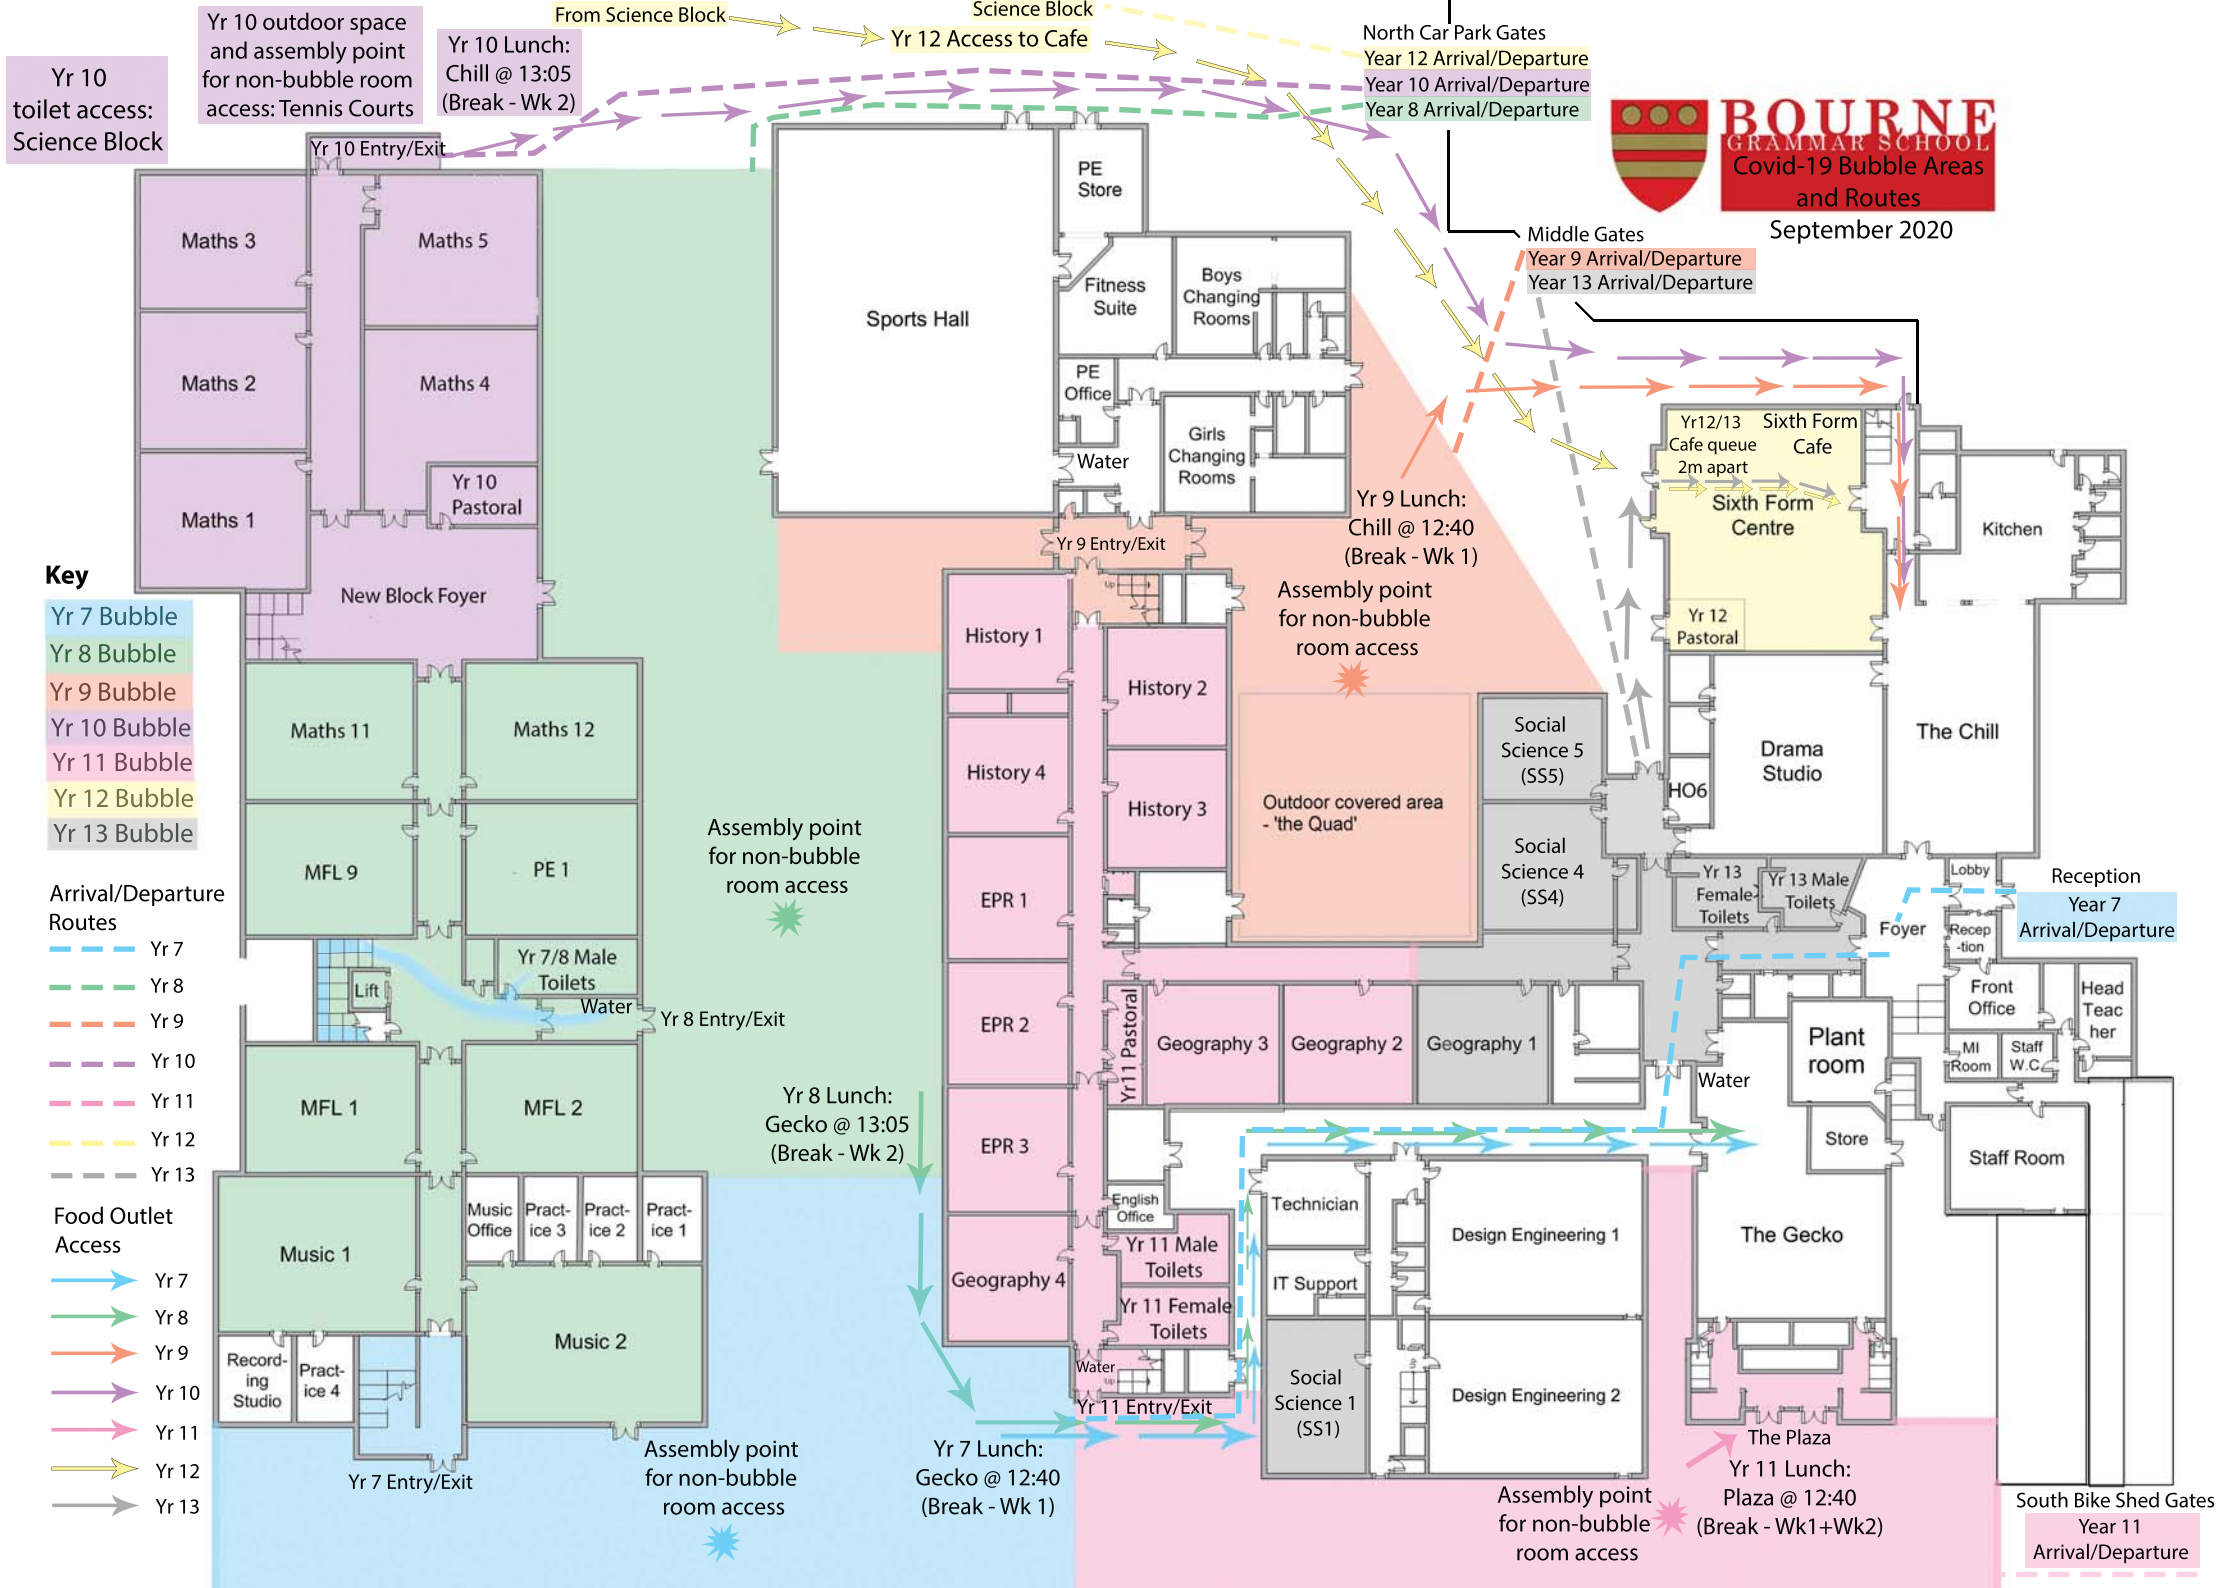

September 2020

- Key**
- Yr 7 Bubble
  - Yr 8 Bubble
  - Yr 9 Bubble
  - Yr 10 Bubble
  - Yr 11 Bubble
  - Yr 12 Bubble
  - Yr 13 Bubble
- Arrival/Departure Routes**
- Yr 7
  - Yr 8
  - Yr 9
  - Yr 10
  - Yr 11
  - Yr 12
  - Yr 13
- Food Outlet Access**
- Yr 7
  - Yr 8
  - Yr 9
  - Yr 10
  - Yr 11
  - Yr 12
  - Yr 13

Yr 10 toilet access: Science Block

Yr 10 outdoor space and assembly point for non-bubble room access: Tennis Courts

Yr 10 Lunch: Chill @ 13:05 (Break - Wk 2)

Yr 12 Access to Cafe

North Car Park Gates  
Year 12 Arrival/Departure  
Year 10 Arrival/Departure  
Year 8 Arrival/Departure

Middle Gates  
Year 9 Arrival/Departure  
Year 13 Arrival/Departure

Yr 9 Lunch: Chill @ 12:40 (Break - Wk 1)

Yr12/13 Cafe queue 2m apart  
Sixth Form Cafe  
Sixth Form Centre

Assembly point for non-bubble room access

Yr 8 Lunch: Gecko @ 13:05 (Break - Wk 2)

Yr 7 Lunch: Gecko @ 12:40 (Break - Wk 1)

Assembly point for non-bubble room access

Yr 11 Lunch: Plaza @ 12:40 (Break - Wk1+Wk2)

South Bike Shed Gates  
Year 11 Arrival/Departure