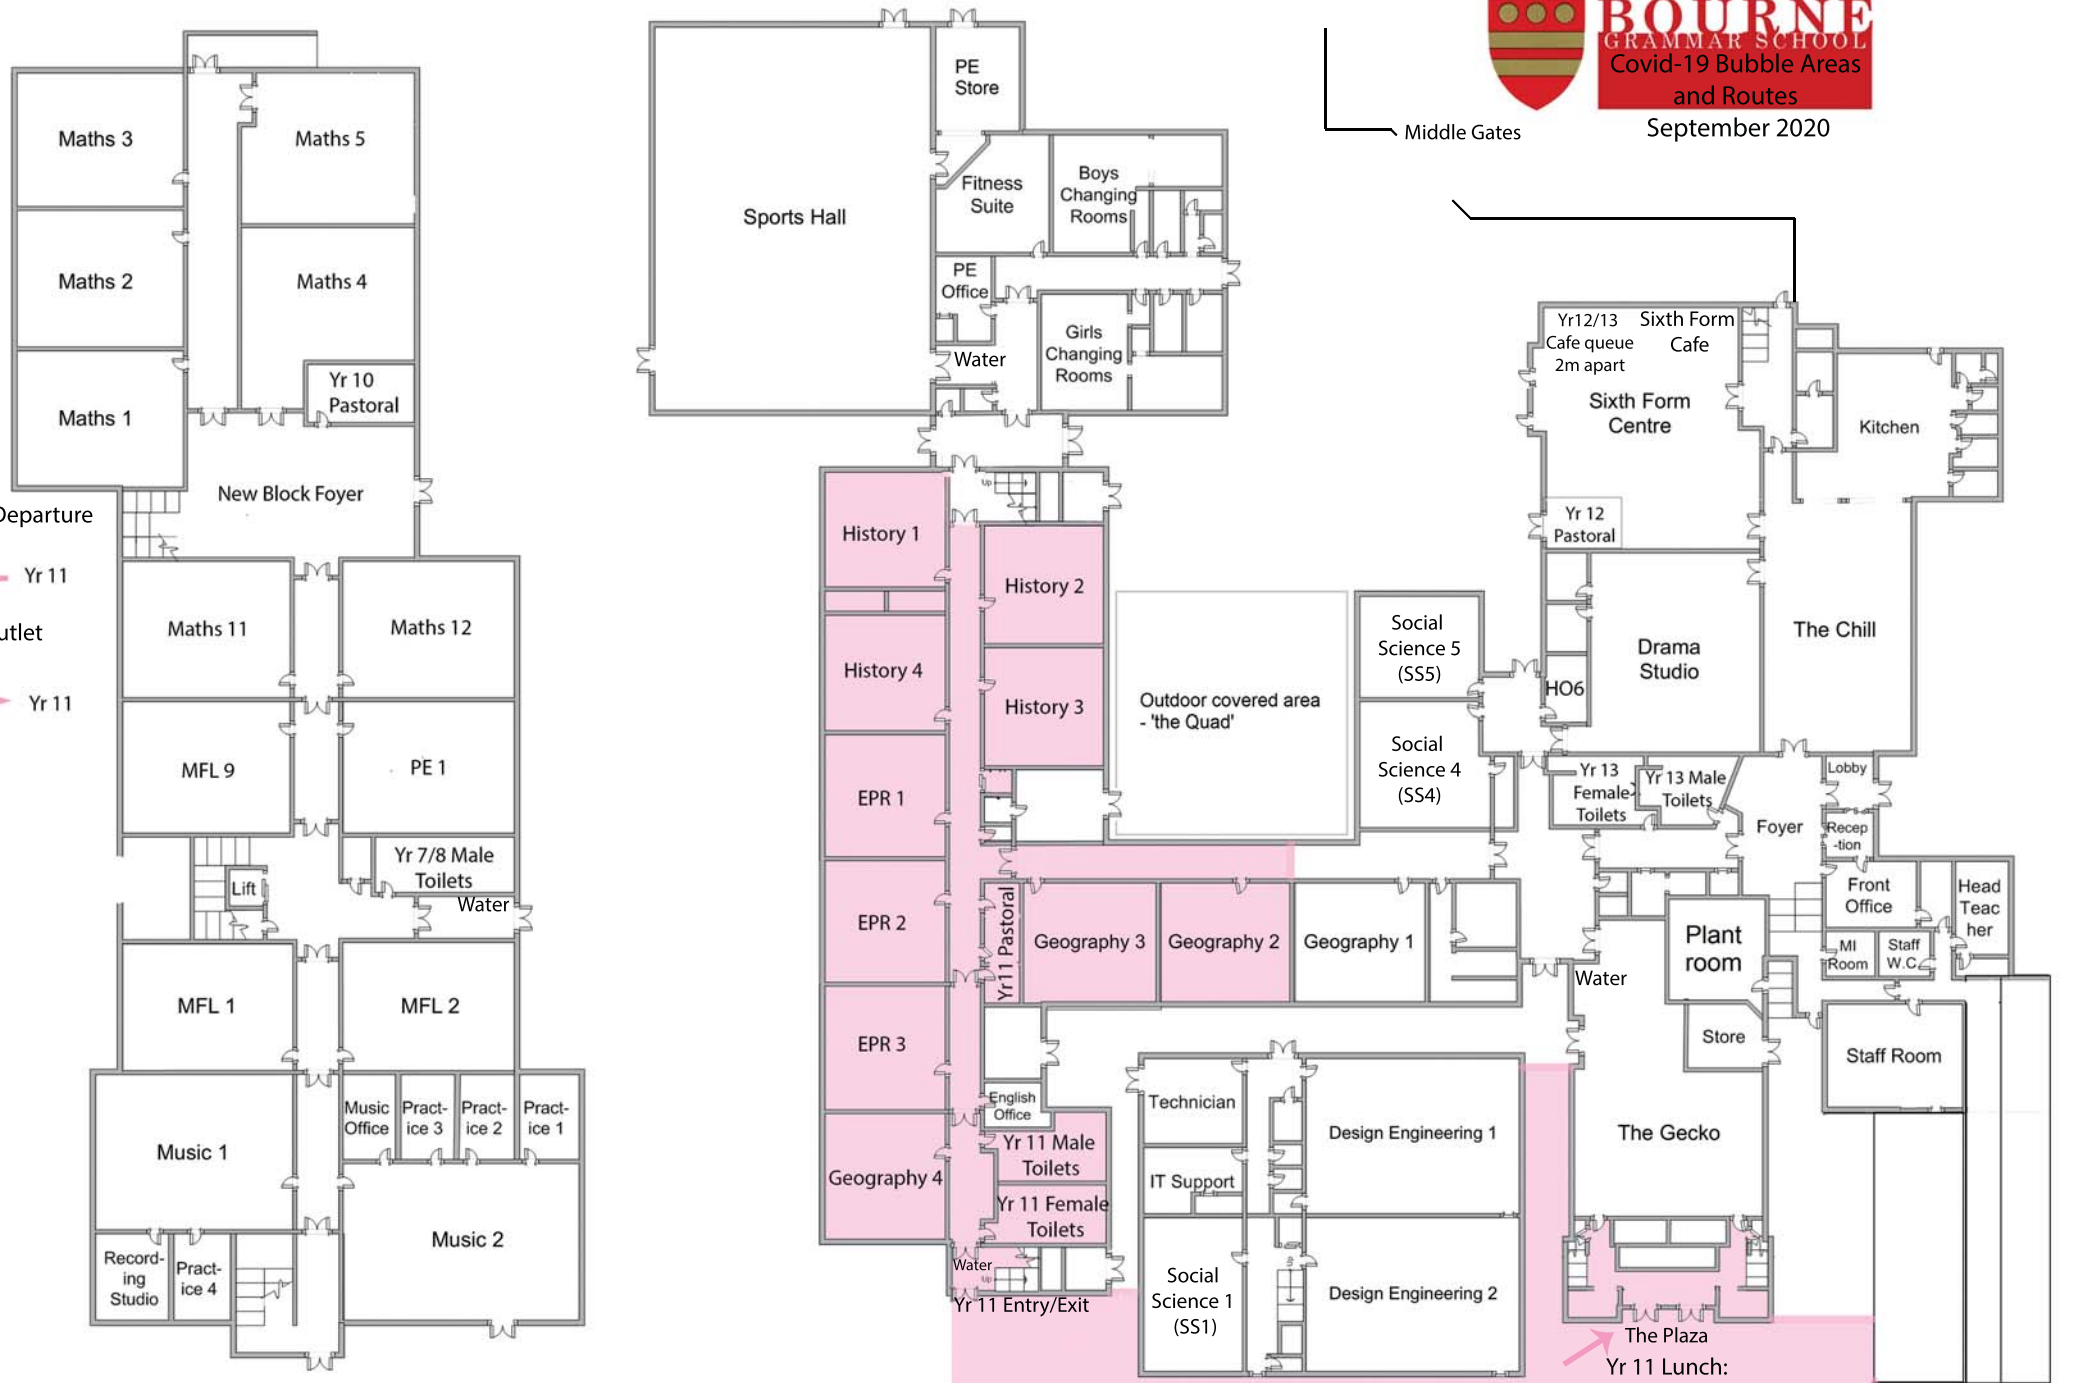

September 2020

Middle Gates

- Key**
- Arrival/Departure Route
 - Yr 11
 - Food Outlet Access
 - Yr 11

Assembly point for non-bubble room access

Yr 11 Lunch: Plaza @ 12:40 (Break - Wk1+Wk2)

South Bike Shed Gates Year 11 Arrival/Departure