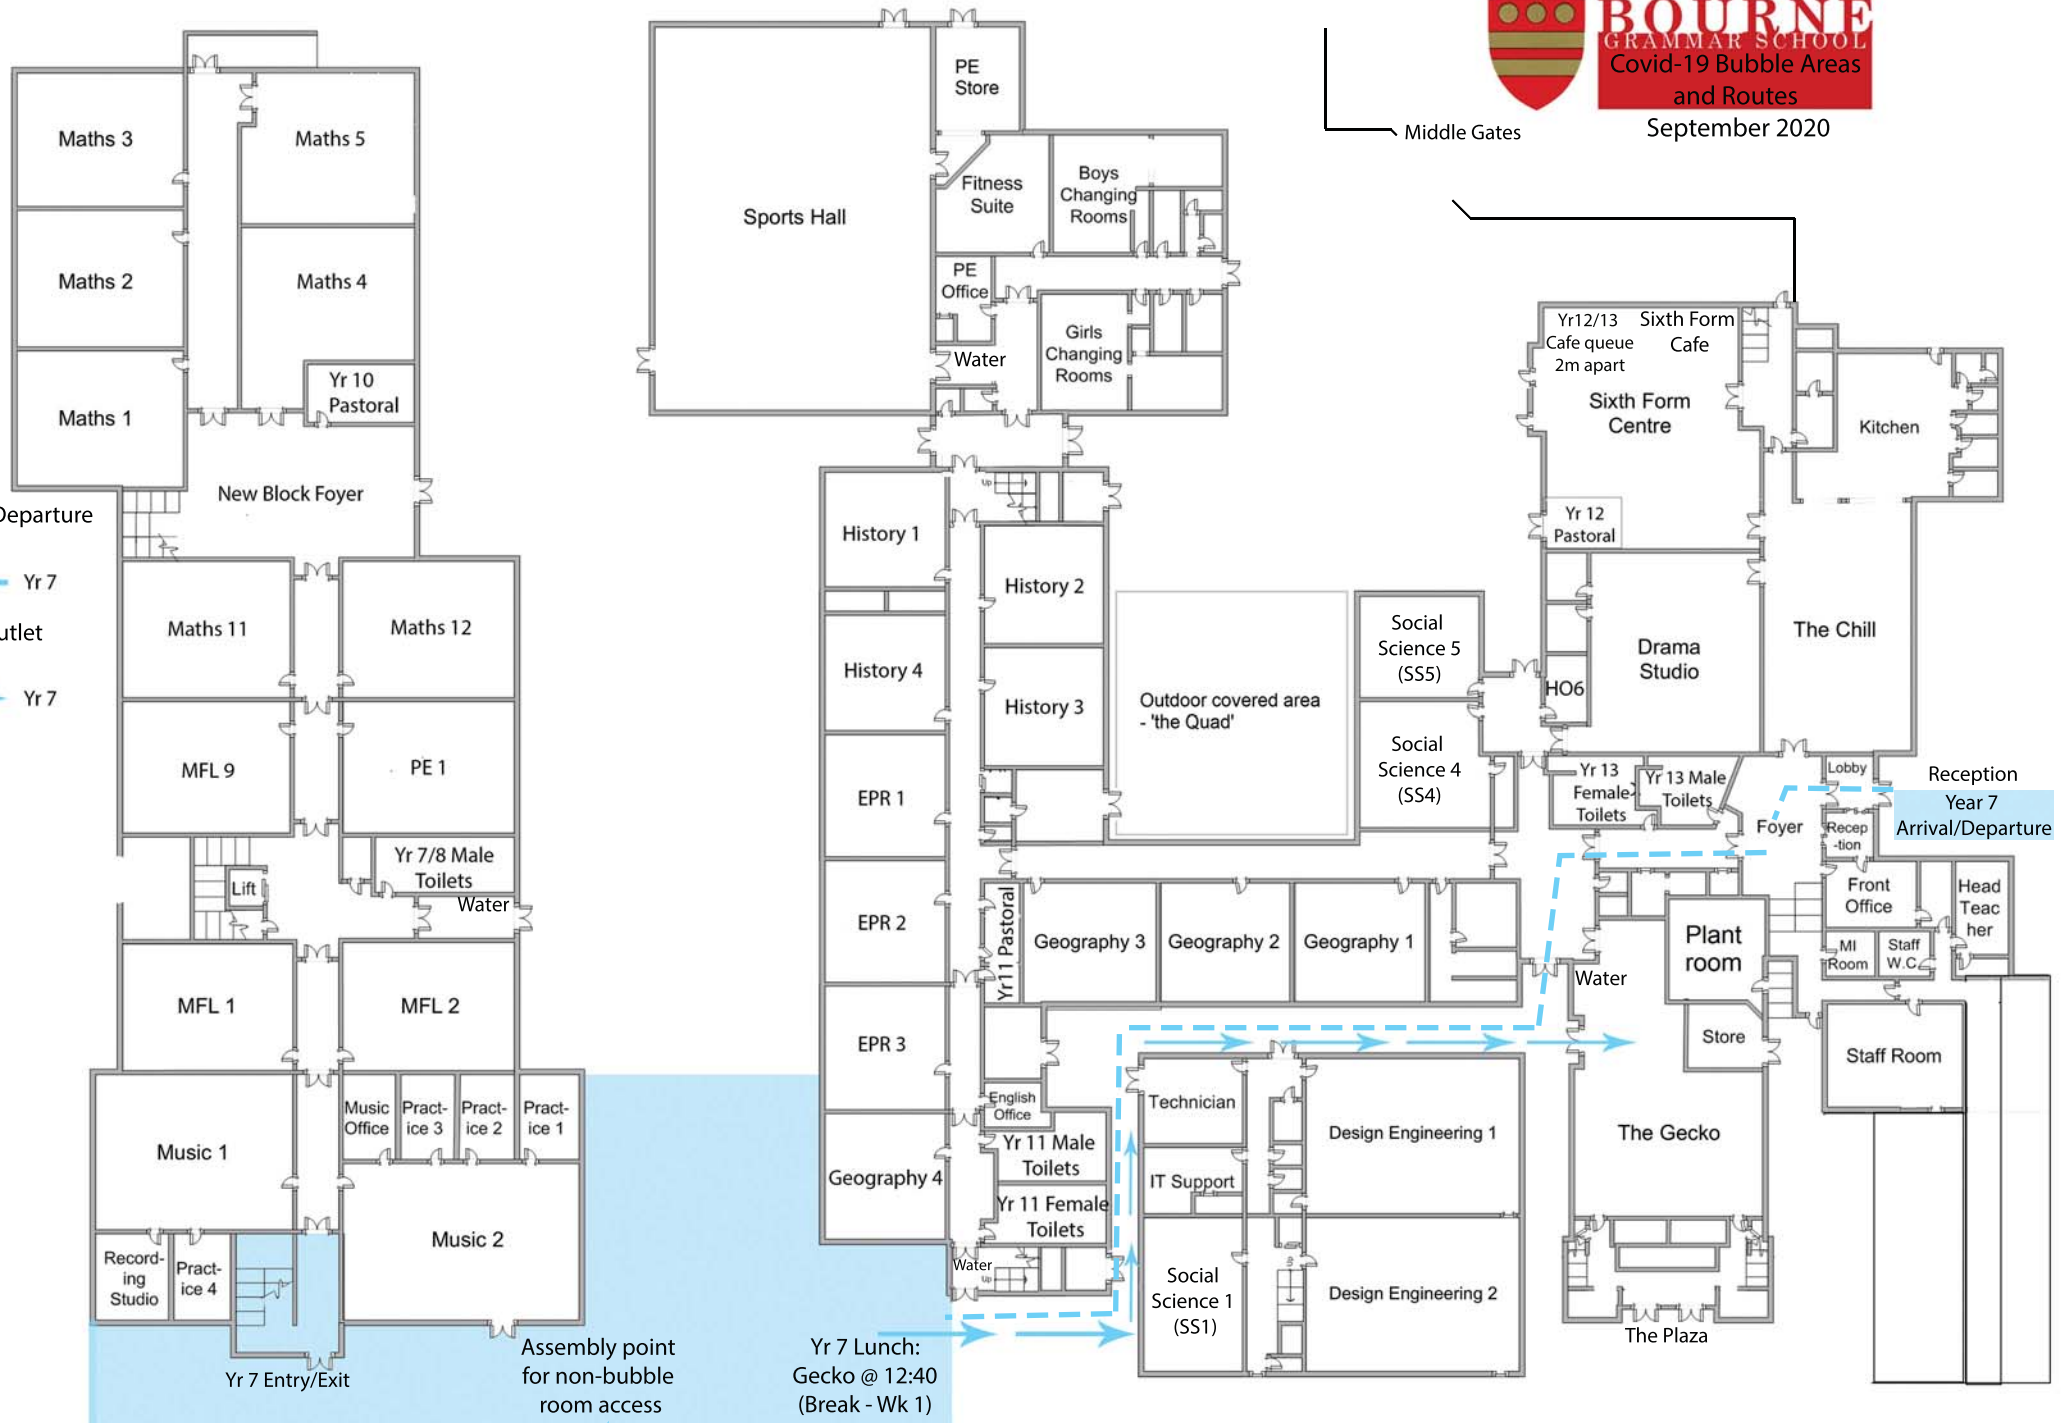

September 2020

Key

Arrival/Departure Route

--- Yr 7

Food Outlet Access

→ Yr 7

Middle Gates

Yr 7 Entry/Exit
Assembly point for non-bubble room access

Yr 7 Lunch:
Gecko @ 12:40
(Break - Wk 1)

Reception
Year 7
Arrival/Departure